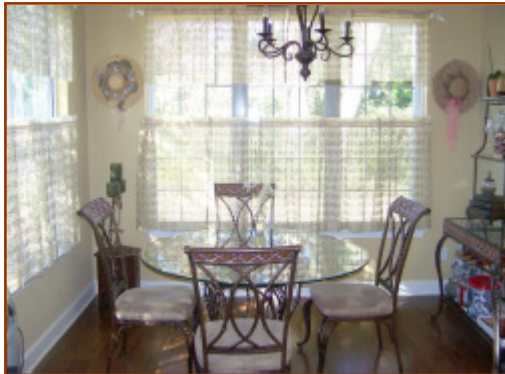

This beautiful Arts-N-Crafts home with side opening garage makes for stunning curb appeal. A tray ceiling crowns the great room which features built-in cabinetry, french doors, and gas fireplace. Kitchen has gorgeous upgraded cabinets, center island and granite countertops. Master suite has sitting room, French doors, dual walk-in closets and spacious bath with jetted tub. Covered porch and 2 car garage. Walk to beach.

WALK TO THE BEACH!

Dining Room/Game Room

Great Room w/Gas Fireplace & Built-ins

Café/Breakfast Room

Covered Porch

Features

- ◆ 3 Bedrooms / 3.5 Baths
- ◆ Approx. 2,244 Sq Ft
- ◆ Study (Could be 4th Bedroom)
- ◆ Dining Room (Currently used as a Game Room)
- ◆ Great Room w/Tray Ceiling & Crown Molding & Built-ins
- ◆ Kitchen and Café
- ◆ First Floor Master Suite with 9' x 7' Sitting Room
- ◆ Double Walk-in Closets and Vanities
- ◆ Jetted Tub and Shower in Master Bath
- ◆ Hardwood Floors in Foyer, Great Room, Halls, Dining Room, Kitchen & Café
- ◆ Tile Floors in Baths and Laundry
- ◆ Kitchen Has Upgraded Cabinets, Granite Countertops, Center Island, & Stainless Steel Appliances Including Gas Stove
- ◆ Gas Fireplace
- ◆ Low-maintenance Stucco Exterior & Hardiplank Front
- ◆ 2 Car Side Entry Garage
- ◆ Sprinkler System
- ◆ Pre-Wired for Security System
- ◆ Custom Outdoor Lighting in Front and Back