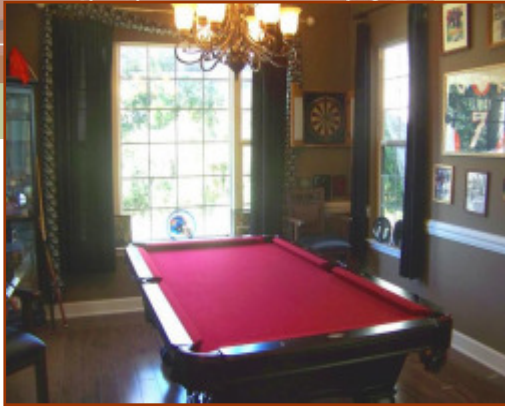

2319 YARD ARM WAY

MLS #51053

Home

Walk to the Beach!!

- ◆ 3 BR / 3.5 BA
- ◆ Approx. 2244 SF
- ◆ Beautiful Covered Porch
- ◆ Shady Ancient Oaks
- ◆ Cul-De-Sac Location
- ◆ Walk to the Beach.

Features

- Gas Fireplace
- Covered Porch
- Granite Countertops
- Stainless Steel Appliances

This beautiful Arts-N-Crafts home with side opening garage makes for stunning curb appeal. A tray ceiling crowns the great room which features built-in cabinetry, french doors, and gas fireplace. Kitchen has gorgeous upgraded cabinets, center island and granite countertops. Master suite has sitting room, French doors, dual walk-in closets and spacious bath with jetted tub. Covered porch and 2 car garage. Walk to beach.

WALK TO THE BEACH!

Dining Room/Game Room

Great Room w/Gas Fireplace & Built-ins

Café/Breakfast Room

Covered Porch

Features

- ◆ 3 Bedrooms / 3.5 Baths
- ◆ Approx. 2,244 Sq Ft
- ◆ Study (Could be 4th Bedroom)
- ◆ Dining Room (Currently used as a Game Room)
- ◆ Great Room w/Tray Ceiling & Crown Molding & Built-ins
- ◆ Kitchen and Café
- ◆ First Floor Master Suite with 9' x 7' Sitting Room
- ◆ Double Walk-in Closets and Vanities
- ◆ Jetted Tub and Shower in Master Bath
- ◆ Hardwood Floors in Foyer, Great Room, Halls, Dining Room, Kitchen & Café
- ◆ Tile Floors in Baths and Laundry
- ◆ Kitchen Has Upgraded Cabinets, Granite Countertops, Center Island, & Stainless Steel Appliances Including Gas Stove
- ◆ Gas Fireplace
- ◆ Low-maintenance Stucco Exterior & Hardiplank Front
- ◆ 2 Car Side Entry Garage
- ◆ Sprinkler System
- ◆ Pre-Wired for Security System
- ◆ Custom Outdoor Lighting in Front and Back